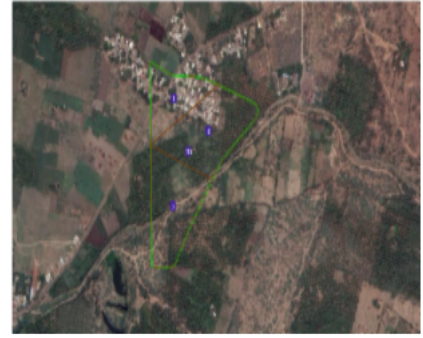

Nazri Naksha

Google Map View