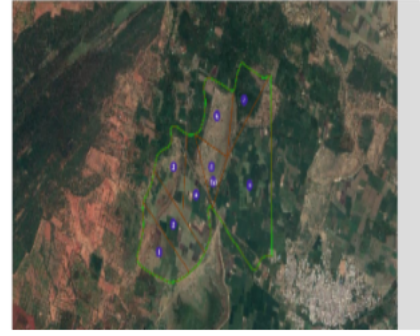

Nazri Naksha

Google Map View