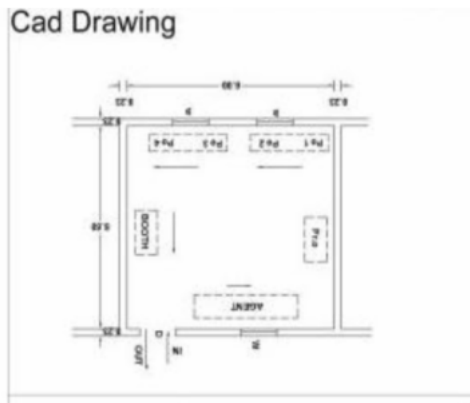

Nazri Naksha

Google Map View

Polling Station Building Front View

Polling Station Front View

Cad View

Key MAP View