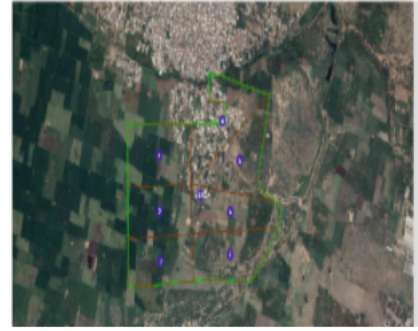

Nazri Naksha

Google Map View