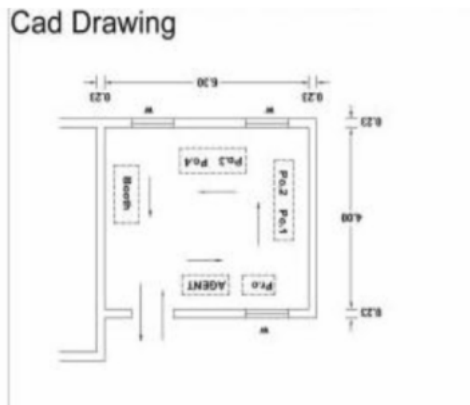

Nazri Naksha

Google Map View

Cad View