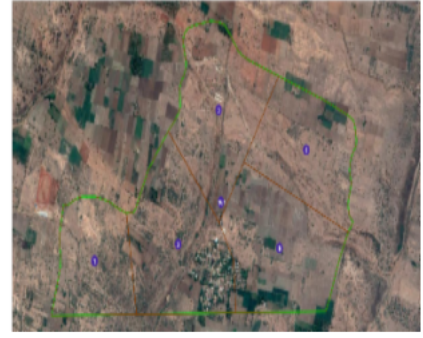

Nazri Naksha

Google Map View