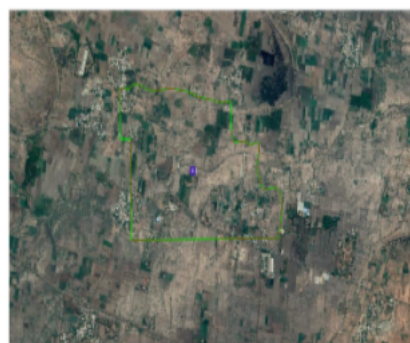

Nazri Naksha

Google Map View