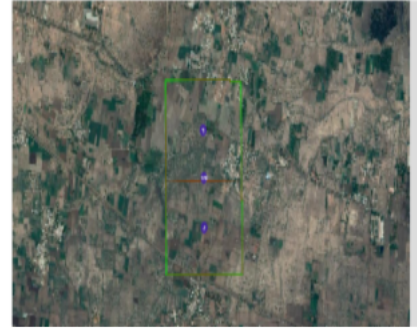

Nazri Naksha

Google Map View