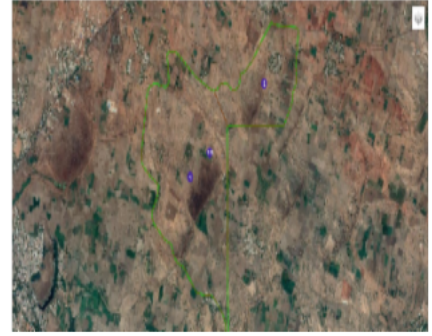

Nazri Naksha

Google Map View