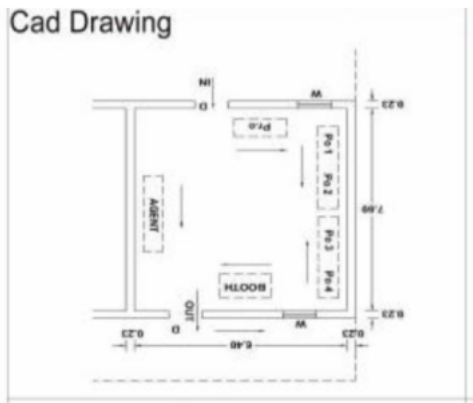

Nazri Naksha

Google Map View

Polling Station Building Front View

Polling Station Front View

Cad View

Key MAP View