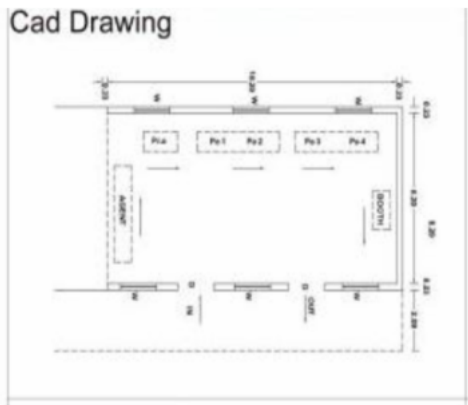

Nazri Naksha

Google Map View

Polling Station Building Front View

Polling Station Front View

Cad View

Key MAP View