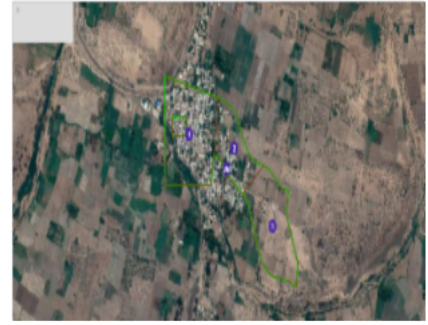

Nazri Naksha

Google Map View