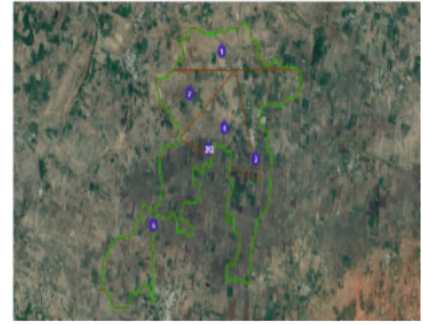

Nazri Naksha

Google Map View