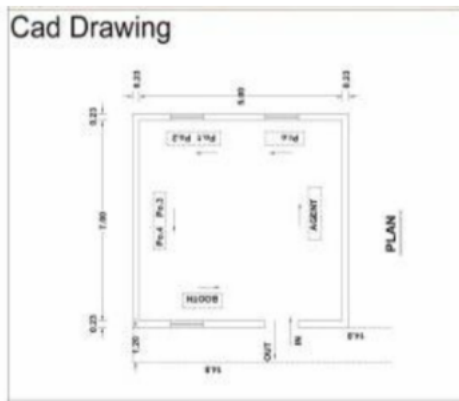

Nazri Naksha

Google Map View

Polling Station Building Front View

Polling Station Front View

Cad View

Key MAP View