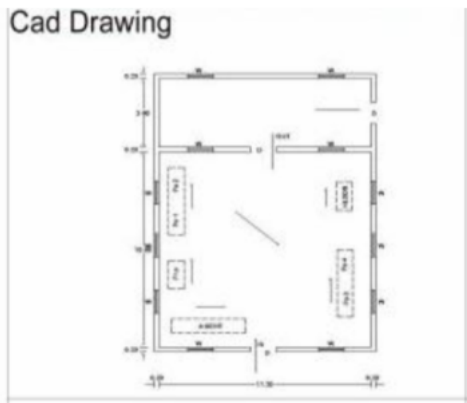

Nazri Naksha

Google Map View

Cad View