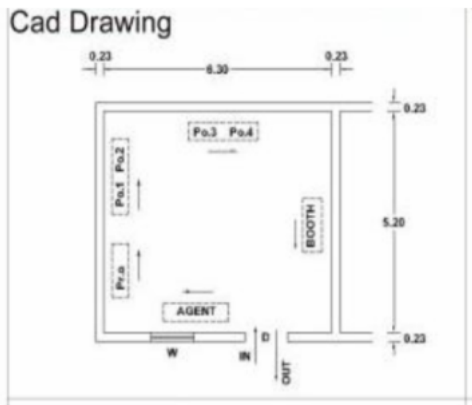

Nazri Naksha

Google Map View

Cad View