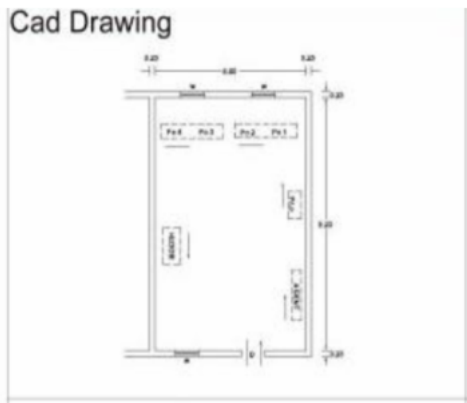

Nazri Naksha

Google Map View

Polling Station Building Front View

Polling Station Front View

Cad View

Key MAP View