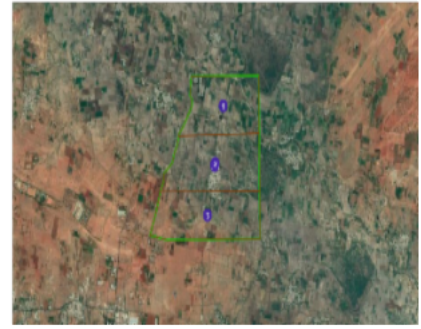

Nazri Naksha

Google Map View