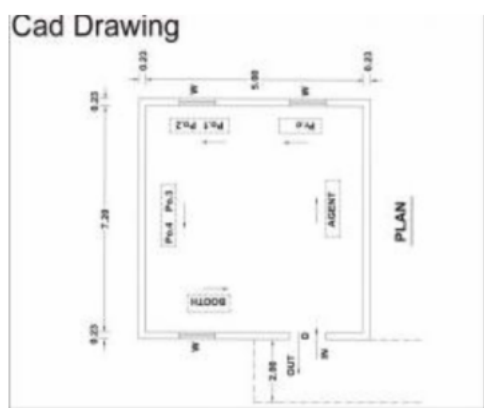

Nazri Naksha

Google Map View

Polling Station Building Front View

Polling Station Front View

Cad View

Key MAP View