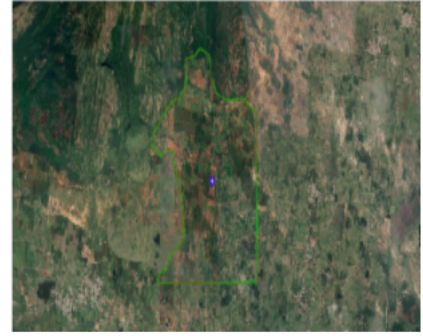

Nazri Naksha

Google Map View