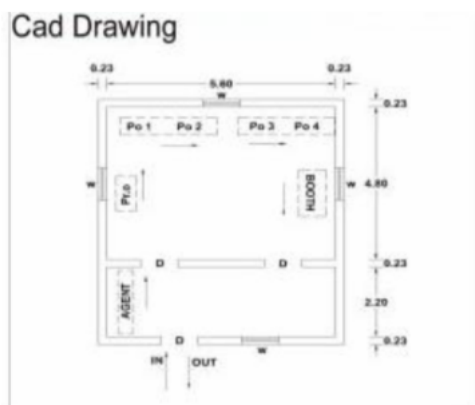

Nazri Naksha

Google Map View

Cad View