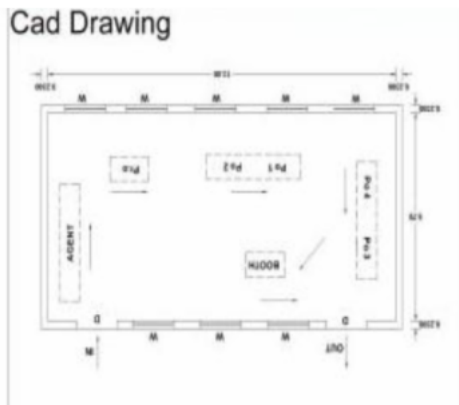

Nazri Naksha

Google Map View

Cad View