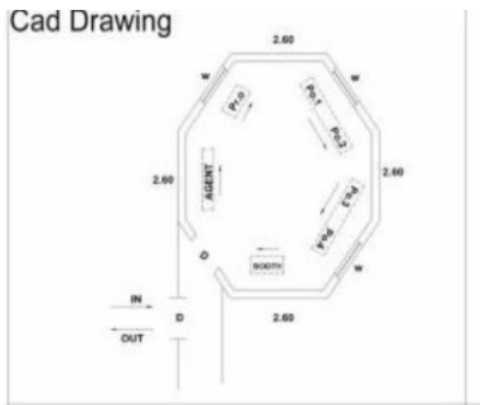

Nazri Naksha

Google Map View

Polling Station Building Front View

Polling Station Front View

Cad View

Key MAP View