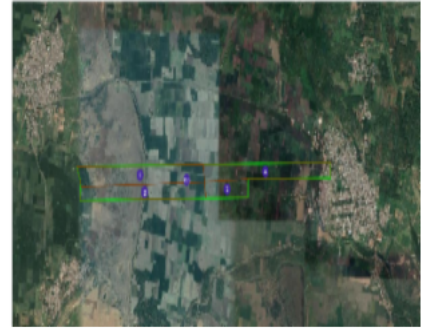

Nazri Naksha

Google Map View