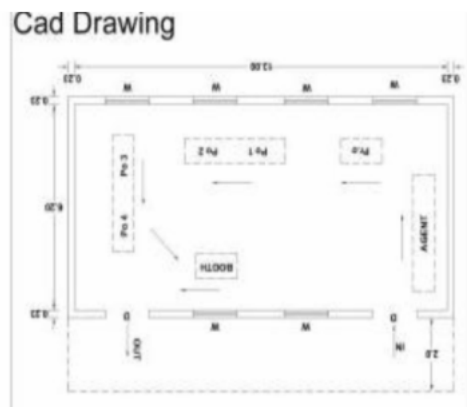

Nazri Naksha

Google Map View

Polling Station Building Front View

Polling Station Front View

Cad View

Key MAP View