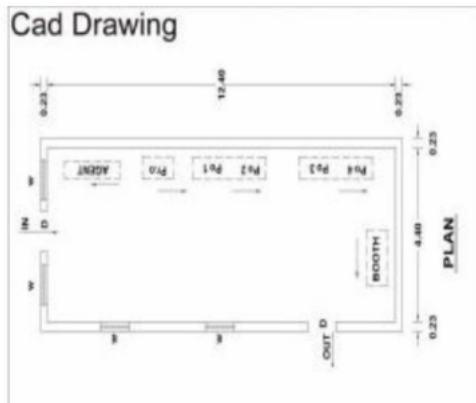

Nazri Naksha

Google Map View

Polling Station Building Front View

Polling Station Front View

Cad View

Key MAP View