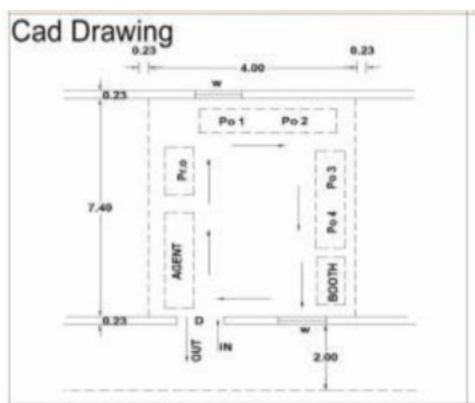

Nazri Naksha

Google Map View

Polling Station Building Front View

Polling Station Front View

Cad View

Key MAP View