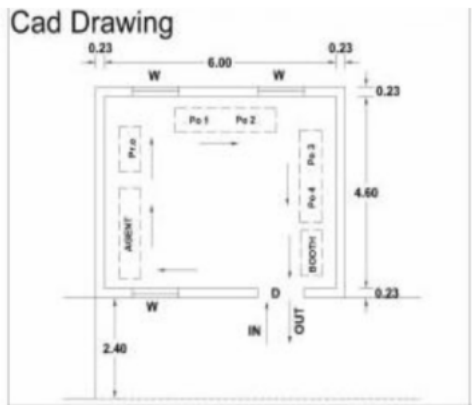

Nazri Naksha

Google Map View

Polling Station Building Front View

Polling Station Front View

Cad View

Key MAP View