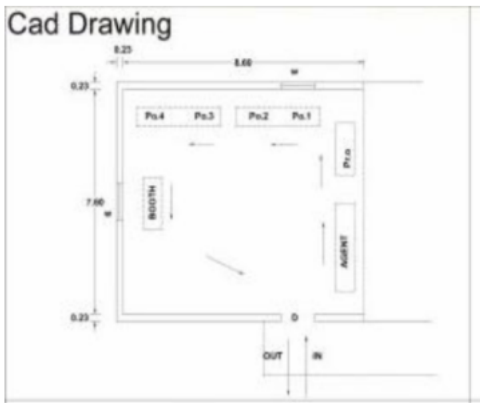

Nazri Naksha

Google Map View

Polling Station Building Front View

Polling Station Front View

Cad View

Key MAP View