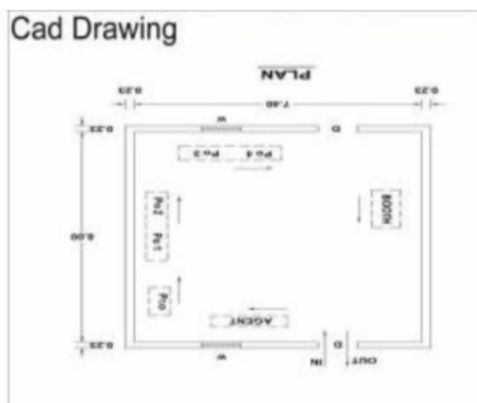

Nazri Naksha

Google Map View

Polling Station Building Front View

Polling Station Front View

Cad View

Key MAP View