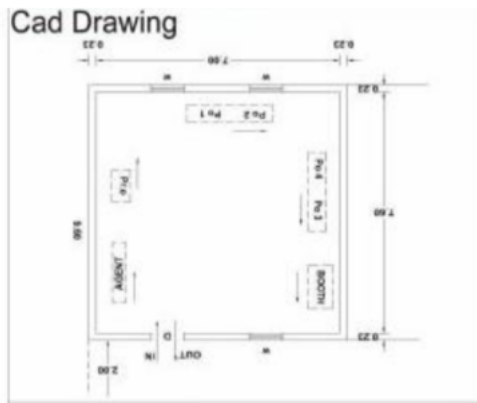

Nazri Naksha

Google Map View

Polling Station Building Front View

Polling Station Front View

Cad View

Key MAP View