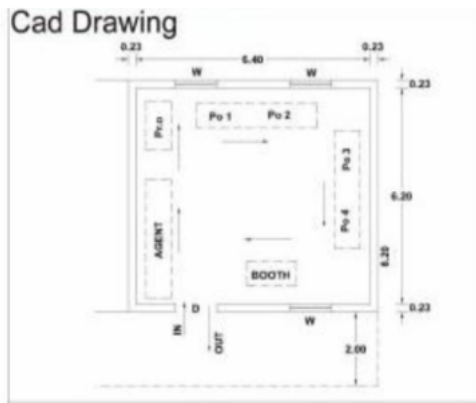

Nazri Naksha

Google Map View

Polling Station Building Front View

Polling Station Front View

Cad View

Key MAP View