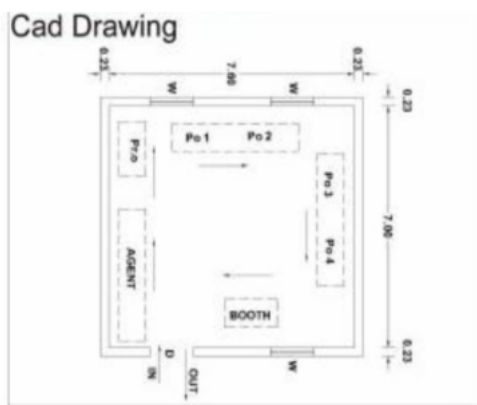

Nazri Naksha

Google Map View

Polling Station Building Front View

Polling Station Front View

Cad View

Key MAP View