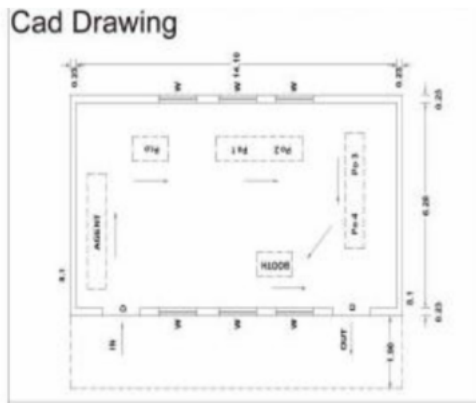

Nazri Naksha

Google Map View

Polling Station Building Front View

Polling Station Front View

Cad View

Key MAP View