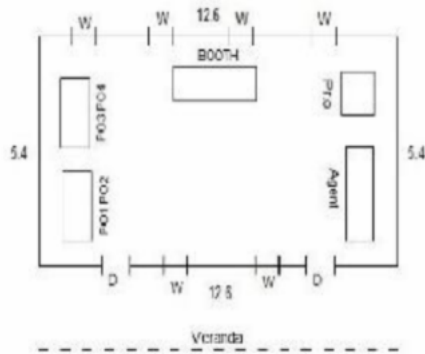

Nazri Naksha

Google Map View

Polling Station Building Front View

Polling Station Front View

Cad View

Key MAP View