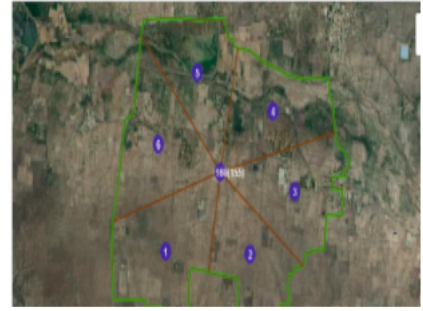

Nazri Naksha

Google Map View