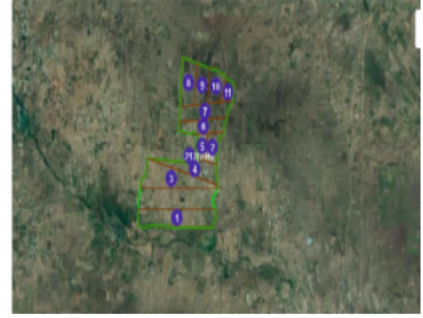

Nazri Naksha

Google Map View