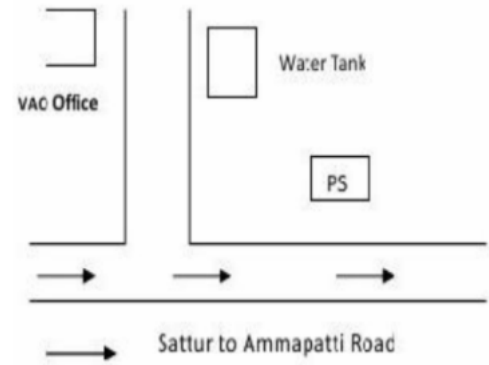

Nazri Naksha

Google Map View