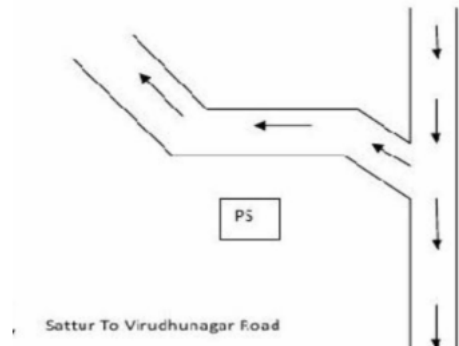

Nazri Naksha

Google Map View