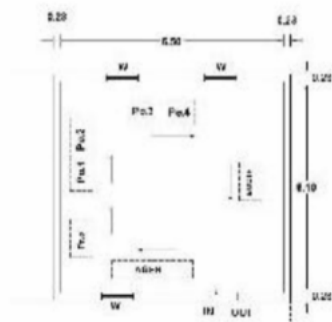

Nazri Naksha

Google Map View