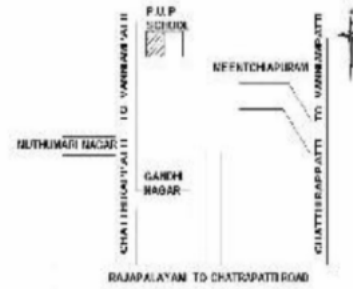

Nazri Naksha

Google Map View