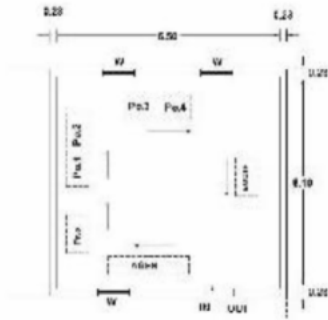

Nazri Naksha

Google Map View

Polling Station Building Front View

Polling Station Front View

Cad View

Key MAP View