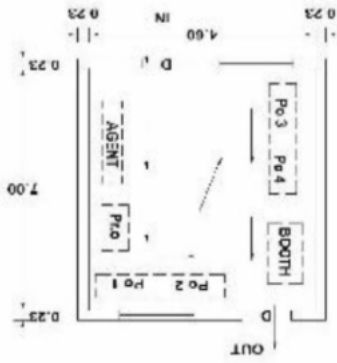

Nazri Naksha

Google Map View

Polling Station Building Front View

Polling Station Front View

Cad View

Key MAP View