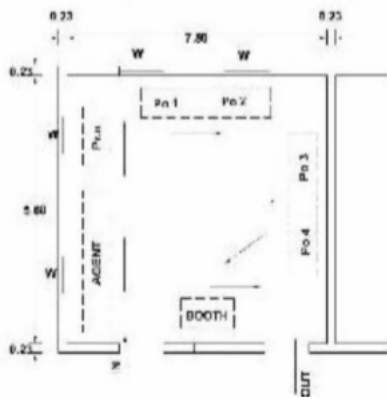

Nazri Naksha

Google Map View

Polling Station Building Front View

Polling Station Front View

Cad View

Key MAP View