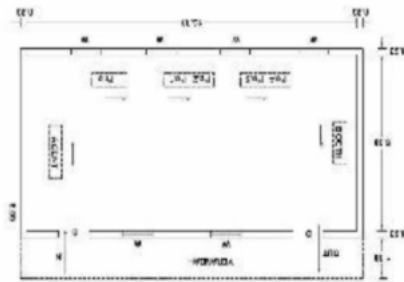

Nazri Naksha

Google Map View

Polling Station Building Front View

Polling Station Front View

Cad View

Key MAP View