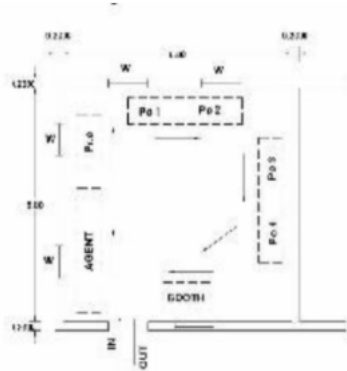

Nazri Naksha

Google Map View

Polling Station Building Front View

Polling Station Front View

Cad View

Key MAP View