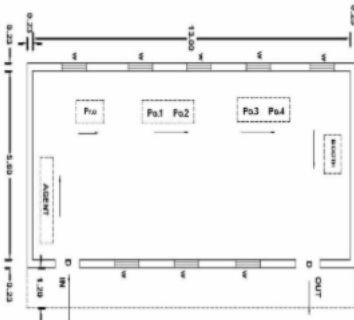

Nazri Naksha

Google Map View

Polling Station Building Front View

Polling Station Front View

Cad View

Key MAP View