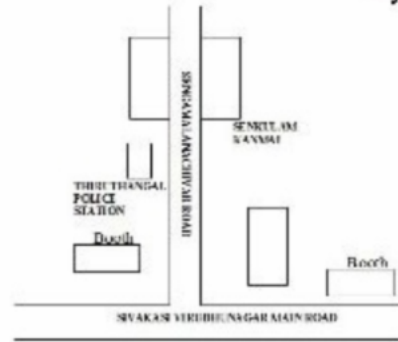

Cad View

Key MAP View

Cad Drawing

key map