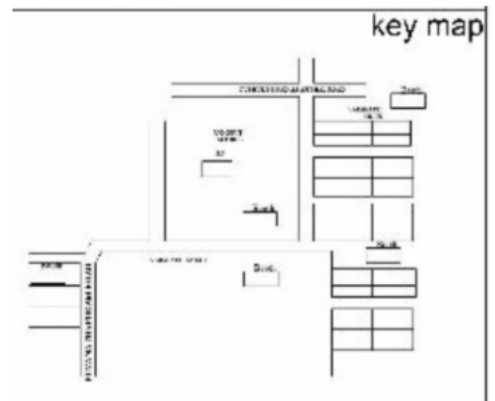

Cad View

Key MAP View

Cad Drawing