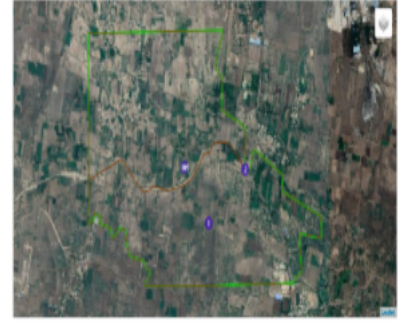

Nazri Naksha

Google Map View