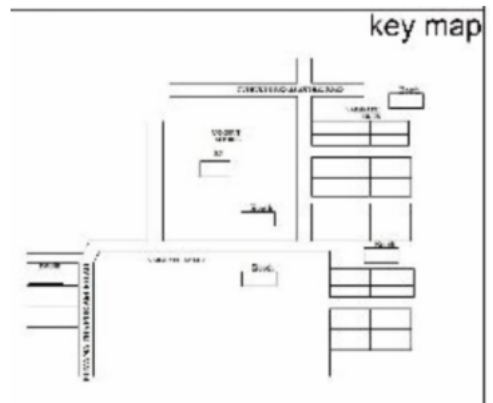

Cad View

Key MAP View

Cad Drawing

key map